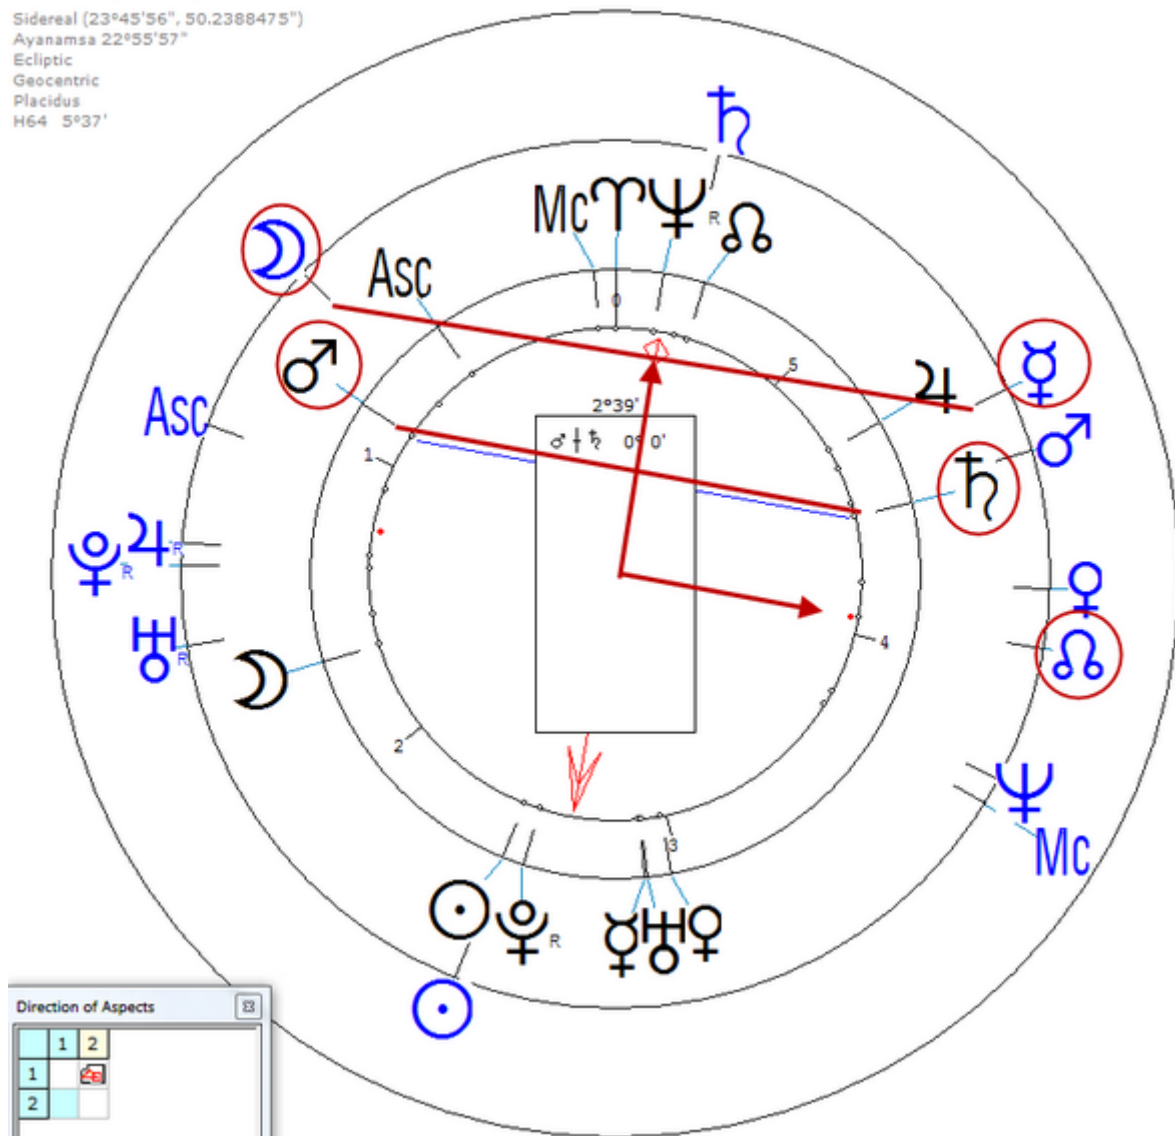

Duel, Peter

24 February 1940 at 07:59 (= 07:59 AM)Penfield, New York, 43n08, 77w2

American stage, television, and film actor.

<https://www.astro.com/astro-databank/Duel,_Peter>

He committed suicide by gunshot in his mouth on 31 January 1971, 1:33 AM, PST, in Hollywood, California

Solar Return (Harmonic 64)

Solar ☽/♀ = Solar ♁ = ♂_n/♃_n

Solar ☽ = Solar ♂/♃

Duel, Peter
24 February 1940 Sat 7:59 (GMT-5) 43°07'49"N 77°28'33"W
Penfield NY, Monroe, USA
Sidereal (23°45'56", 50.2388475°)
Ayanamsa 22°55'57"
Ecliptic
Geocentric
Placidus
H64 5°37'